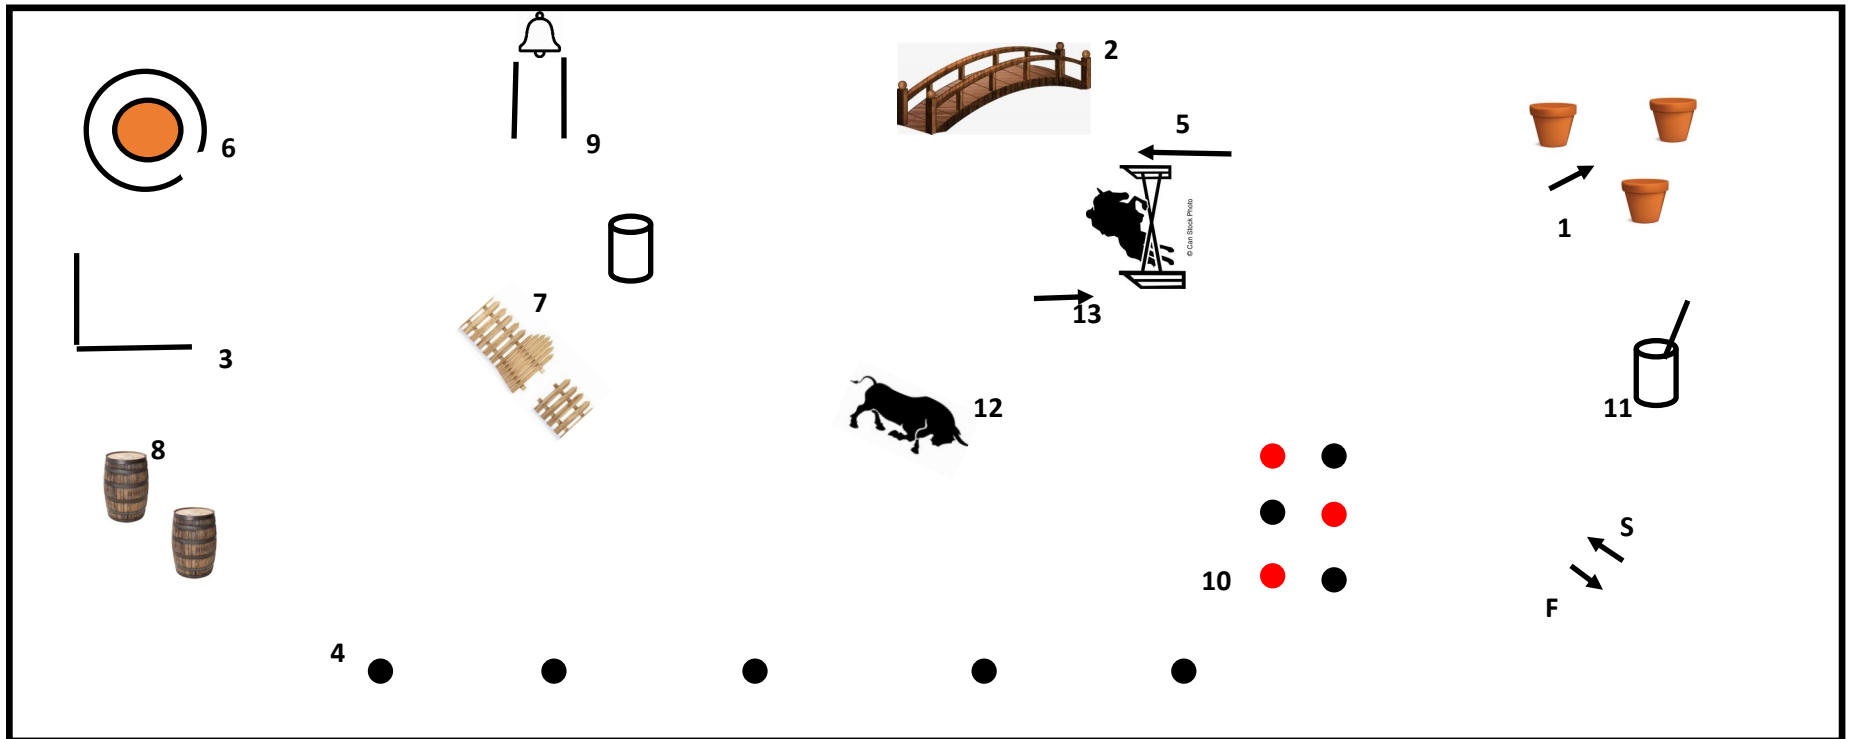

SBHS Working Equitation Show # 4

March 8, 2020

Speed

Advanced Level

1. 3 Drums
2. Bridge
3. Sidepass Rail (To Right First)
4. Single Slalom
5. Jump
6. Pen
7. Gate
8. 2 Drums (Rt first)
9. Bell w/Corridor
10. Rounding Posts
11. Grab Pole
12. Spear Ring/Return Pole
13. Jump