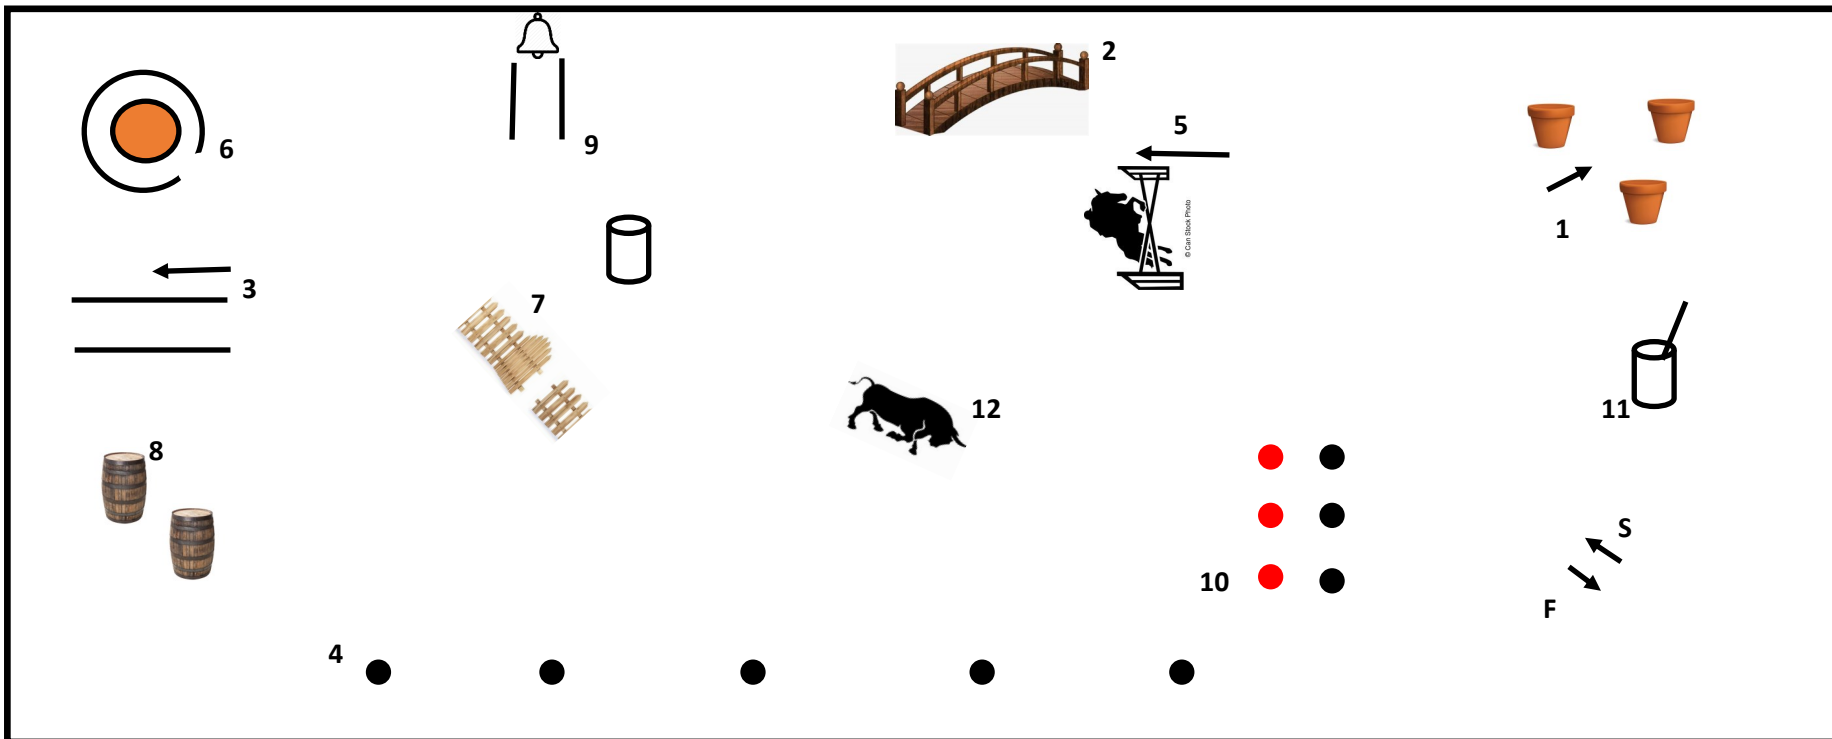

SBHS Working Equitation Show #4

March 8, 2020

Speed

Novice Level

1. 3 Drums
2. Bridge
3. Sidepass Rail (To Right First)
4. Single Slalom
5. Jump
6. Pen
7. Gate
8. 2 Drums (Rt first)
9. Bell w/Corridor
10. Rounding Posts
11. Grab Pole
12. Spear Ring/Return Pole